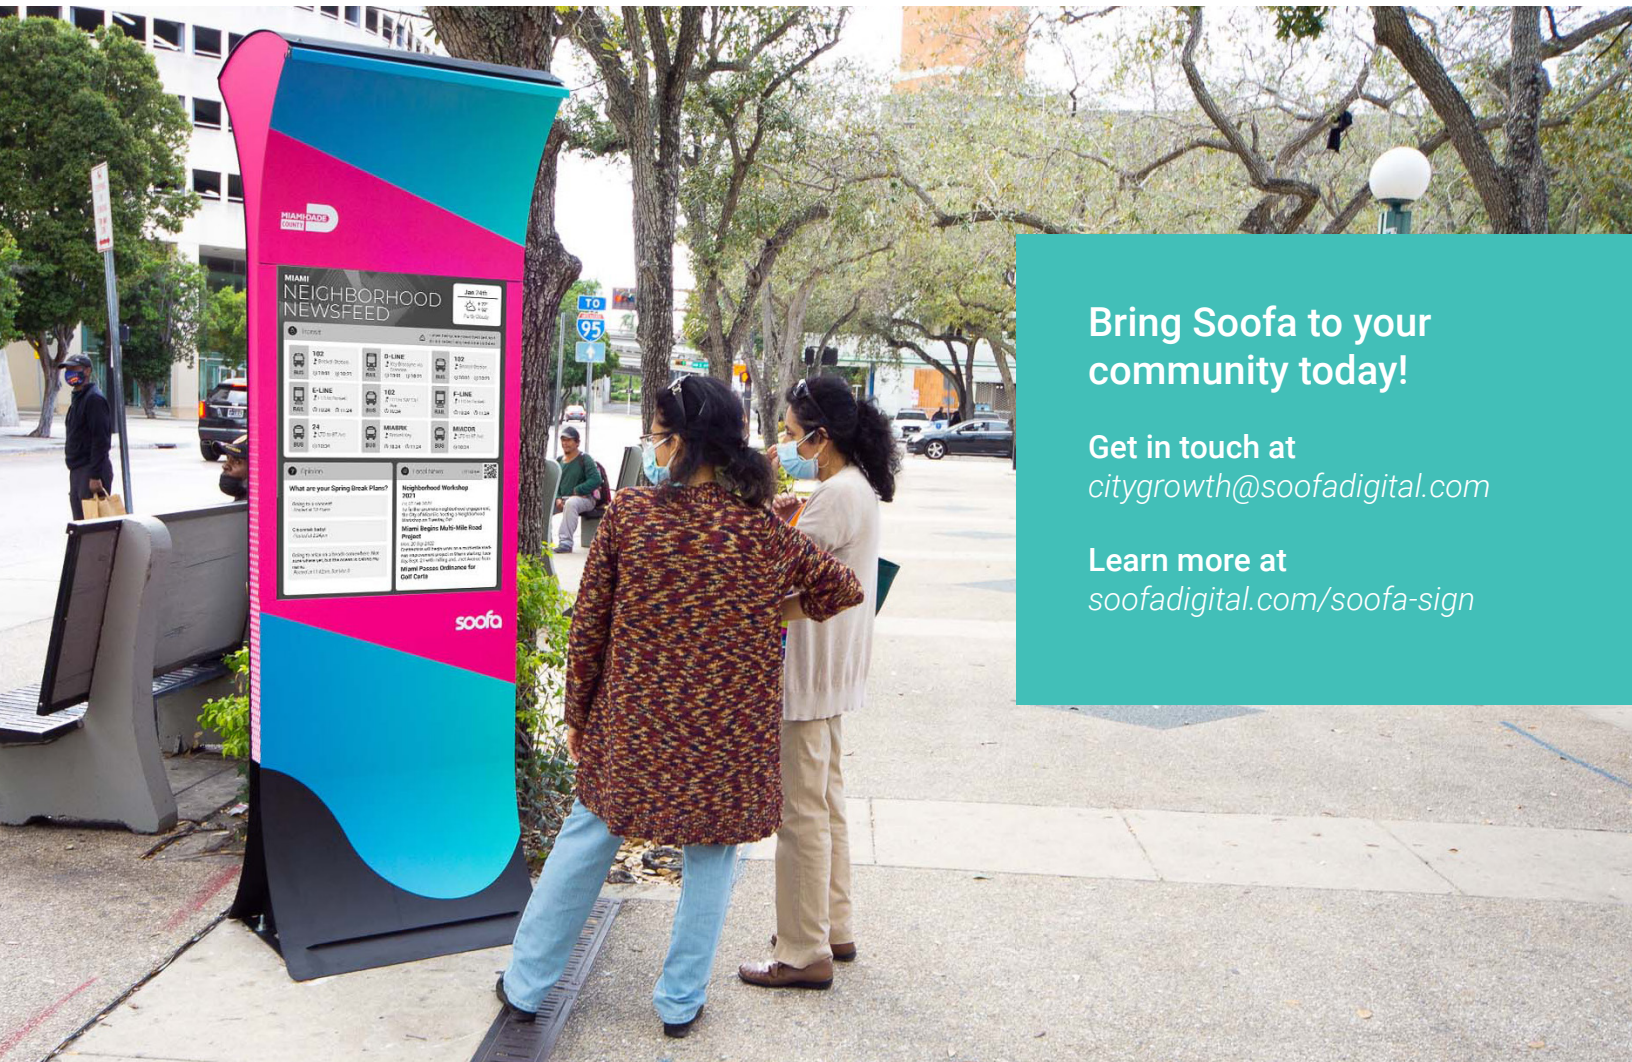

Use data from our pedestrian sensor to better understand use of your public spaces, inform transportation planning, and help local businesses make decisions.

Join some of the cities who currently use Soofa Signs for transportation data like Miami, FL, Summit County, UT, Albany, NY and Valparaiso, IN.

Soofa manages all installation and weekly maintenance of Signs' 30 minute, four bolt installation. No wires or excavation required, and no hassle for our community partners.

Our landowner partners include cities, towns, and private developers.

Bring Soofa to your community today!

Get in touch at citygrowth@soofadigital.com

Learn more at soofadigital.com/soofa-sign